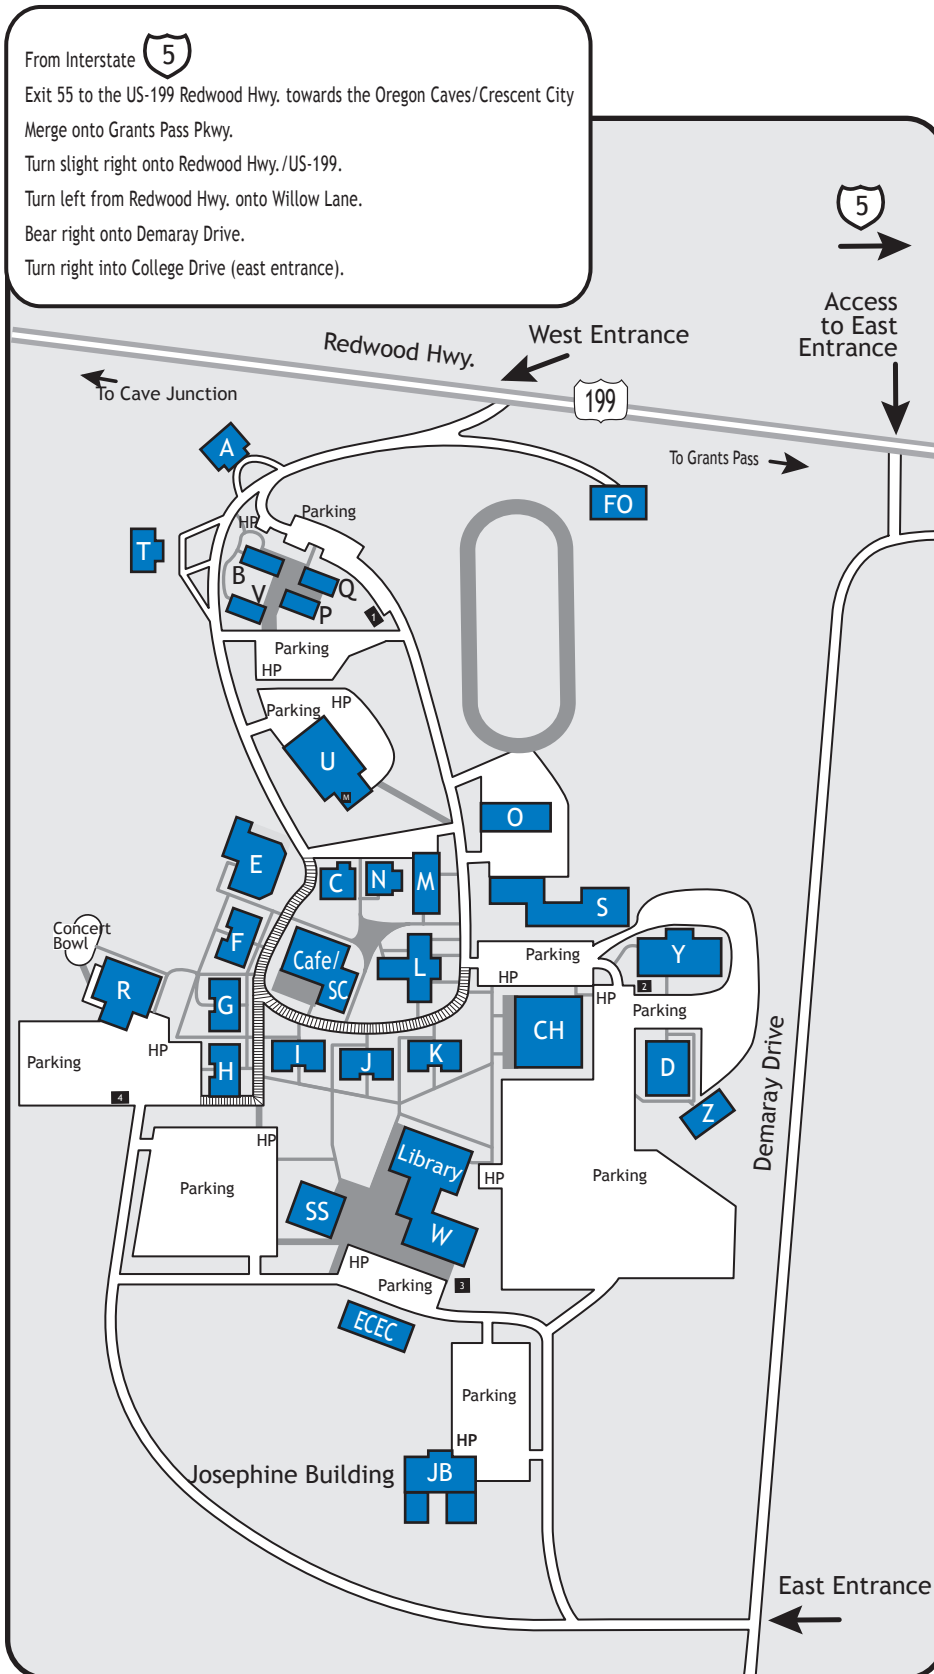

REDWOOD CAMPUS, GRANTS PASS

www.roguecc.edu/Maps

3345 Redwood Highway, Grants Pass, OR 97527

541-956-7500

From Interstate 
 Exit 55 to the US-199 Redwood Hwy. towards the Oregon Caves/Crescent City
 Merge onto Grants Pass Pkwy.
 Turn slight right onto Redwood Hwy./US-199.
 Turn left from Redwood Hwy. onto Willow Lane.
 Bear right onto Demaray Drive.
 Turn right into College Drive (east entrance).

Redwood Campus Legend

- A Vacant
- B Nursing
- C College Services/Information Technology
- CH Coates Hall
 - Computer Science/Labs/Classrooms
 - Help Desk
 - Instructional Media
- D Science/Art Classrooms/Lab
- E Science/Classroom/Labs
- F Faculty Offices
- FO Facilities Operations
- G Classrooms
- H President's Office
 - Board Room
 - Foundation Offices
 - Marketing/Recruitment
- HP Handicap Parking
- I Classrooms
- J Classrooms
- JB Josephine Building
 - Individualized Career Training
 - Placement Testing
 - Student Records
 - TRIO/SSS
- K Classrooms
 - Redwood Campus Learning Center
- L Instructional Services Vice President's Offices
 - Community Education
 - Curriculum/Scheduling
 - Discovery Programs
 - Workforce Training
- M Massage Therapy
 - Human Resources
 - Budget/Finance
 - Student Employment
- N Bookstore
 - Shipping/Receiving
- O Facilities Maintenance Shop
- P Classrooms
- Q Humanities Faculty Offices
- ECEC Early Childhood Education Center
- R Rogue Auditorium
- S Mechanical Tech Labs
 - Automotive
- SC Student Center
 - Student Government
 - Student Life Advisor
 - Game Room
 - Veterans Resource Center
- SS Student Services
 - Admissions
 - Counseling/Advising
 - Rogue Central
 - Cashier
 - Financial Aid
 - Registration
 - Transfer Center
 - Veterans Services
- T Classrooms
- U Gymnasium
 - Mothering room
- V Classroom
- W Library
 - Math Faculty Offices
 - Disability Services
 - TRIO/EOC
 - Tutoring/Testing Center
 - Wiseman Gallery
- Y Electronics
 - Welding
- Z Classrooms
- 1-4 Designated smoking areas