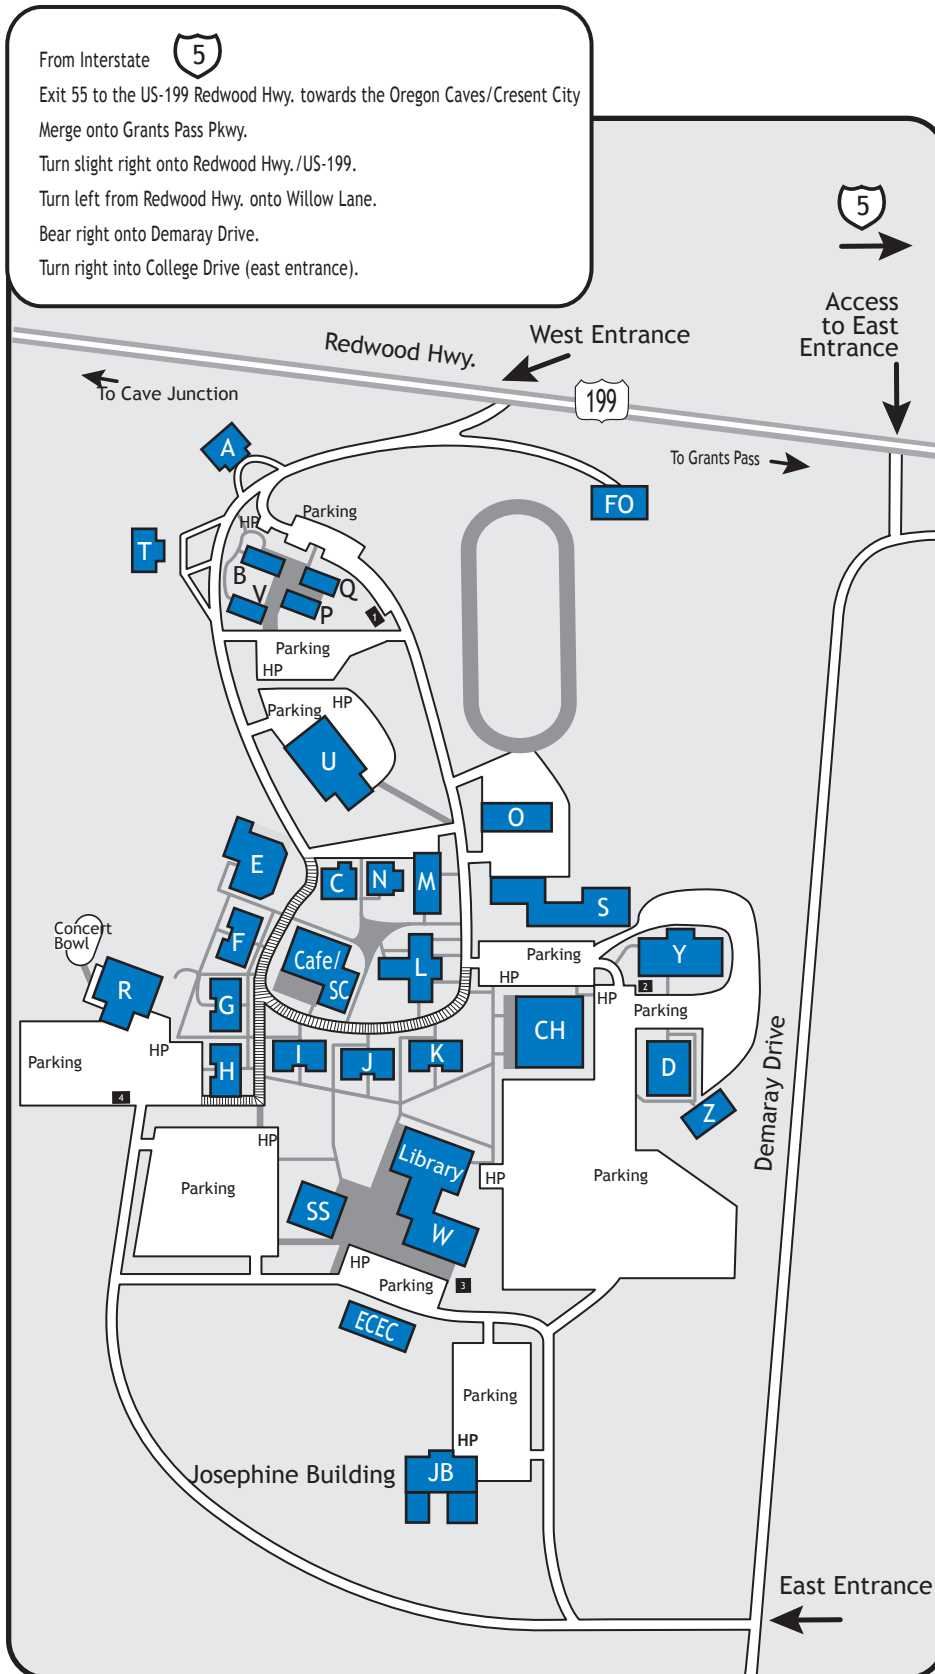

# REDWOOD CAMPUS, GRANTS PASS

www.roguecc.edu/Maps

3345 Redwood Highway, Grants Pass, OR 97527

541-956-7500

From Interstate

Exit 55 to the US-199 Redwood Hwy. towards the Oregon Caves/Crescent City

Merge onto Grants Pass Pkwy.

Turn slight right onto Redwood Hwy./US-199.

Turn left from Redwood Hwy. onto Willow Lane.

Bear right onto Demaray Drive.

Turn right into College Drive (east entrance).

## Redwood Campus Legend

- A Daycare
- B Nursing Offices
- C College Services/Information Technology
- CH Coates Hall
  - Computer Science/Labs/Classrooms
  - Instructional Media
  - Web/Telecourses
- D Manufacturing/Science/Art Classrooms/Lab
- E Science/Classroom/Labs
- F Faculty Offices
- FO Facilities Operations
- G Classrooms
- H President's Office
  - Board Room
  - Foundation Offices
  - Marketing/Recruitment
- HP Handicap Parking
- I Classrooms
- J Classrooms
- JB Josephine Building
  - Individualized Career Training
  - Placement Testing
  - Student Records
  - TRIO/SSS
- K Classrooms
  - Redwood Campus Learning Center
- L Instructional Services Vice President's Offices
  - Community Education
  - Curriculum/Scheduling
  - Moving On
  - Workforce Training
- M Massage Therapy
  - Human Resources
  - Budget/Finance
  - Student Employment
- N Bookstore
- O Facilities Maintenance Shop
- P Classrooms
- Q Humanities/Theater Arts Faculty Offices
- ECEC Early Childhood Education Center
- R Rogue Auditorium
- S Mechanical Tech Labs
  - Automotive
- SC Student Center
  - Student Government
  - Student Life Advisors
  - Diversity Center
  - Game Room
- SS Student Services
  - Admissions
  - Counseling/Advising
  - Rogue Central
    - Cashier
    - Financial Aid
    - Registration
  - Transfer Center
  - Veterans Services
- T Classrooms
- U Gymnasium
- V Classroom
- W Library
  - Math Faculty Offices
  - Disability Services
  - TRIO/REOC
  - Tutoring/Testing Center
  - Wiseman Gallery
- Y Electronics
  - Welding
- Z Classrooms
- 1-4 Designated smoking areas